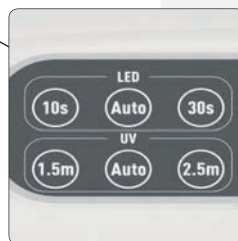

Twinlight UV & LED

- ✓ Une lampe qui combine UV et LED
- ✓ Durcit tous types de produits UV et LED
- ✓ 4 temporisateurs différents
  - -10 sec. et 30 sec. pour LED
  - -1,5 min. et 2,5 min. pour UV
- ✓ Avec détecteur de mains : les ampoules s'allument et s'éteignent automatiquement
- ✓ Plaque inférieure amovible